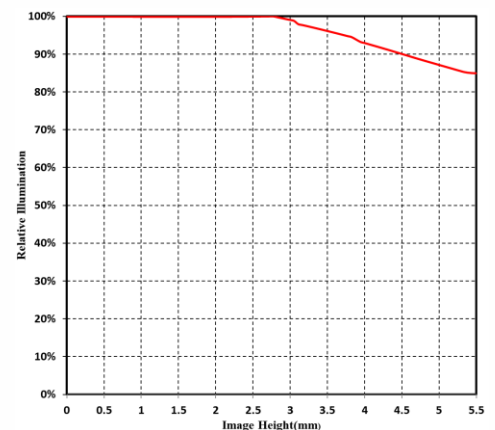

**Distortion**

**MTF**

**Relative Illumination**

Note: The above curves are the simulate results based on F2.8,  $\beta=-0.03$ , WD=250 mm.

## Specification

	Model	MVL-MF0828-8MP
Parameter		Fixed focal length, Manual iris, 8MP, FA Lens
<b>Performance</b>		
Focal Length		8 mm
F-Number		F2.8 ~ F16
Image Size		Φ11 mm(2/3")
Distortion		0.28%
Minimum Operation Distance		0.1 m
Field of View		D (11.1 mm) : 68.46° H (8.45 mm) : 54.97° V (7.07 mm) : 47.06°
<b>Mechanical</b>		
Iris Control		Manual
Focus Control		Manual
Mount		C-Mount
Flange Back Length		17.526 mm
Dimension		Φ35 × 40.27 mm
Weight		80.7 g
Temperature		-10 ~ 50°C
<b>General</b>		
Certification		RoHS2.0

## Dimension