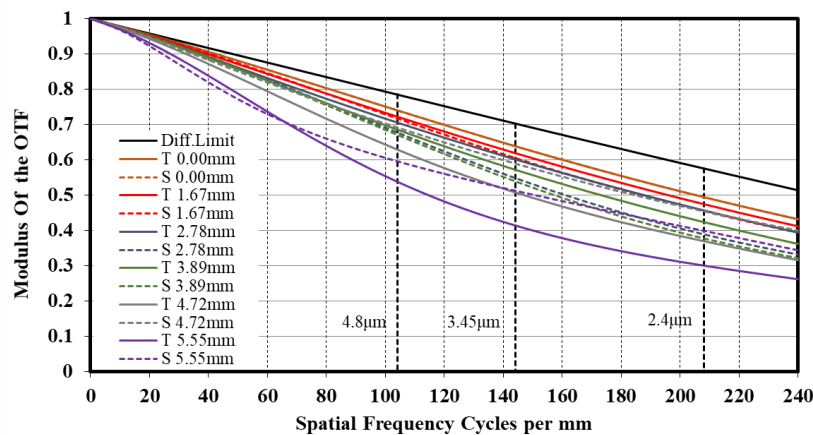

**Distortion**

**MTF**

**Relative Illumination**

Note: The above curves are the simulate results based on F2.8,  $\beta=-0.03$ , WD=250 mm.

## Specification

	Model	MVL-MF0828-8MP
Parameter		Fixed focal length, Manual iris, 8MP, FA Lens
<b>Performance</b>		
Focal Length		8 mm
F-Number		F2.8 ~ F16
Image Size		Φ11 mm(2/3")
Distortion		0.28%
Minimum Operation Distance		0.1 m
Field of View		D (11.1 mm) : 68.46° H (8.45 mm) : 54.97° V (7.07 mm) : 47.06°
<b>Mechanical</b>		
Iris Control		Manual
Focus Control		Manual
Mount		C-Mount
Flange Back Length		17.526 mm
Dimension		Φ35 × 40.27 mm
Weight		80.7 g
Temperature		-10 ~ 50°C
<b>General</b>		
Certification		RoHS2.0

## Dimension