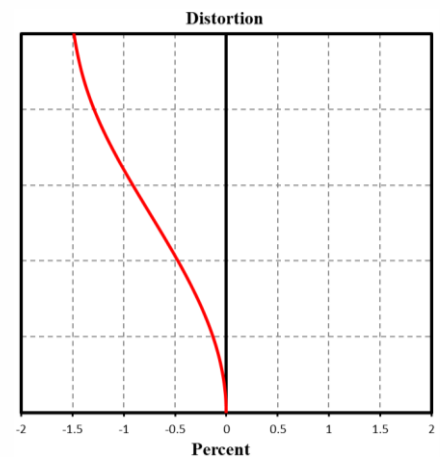

**Distortion**

**MTF**

**Relative Illumination**

Note: The above curves are the simulate results based on F2.8,  $\beta=-0.03$ , WD=250 mm.

## Specification

	Model	MVL-MF0828-8MP
Parameter		Fixed focal length, Manual iris, 8MP, FA Lens
<b>Performance</b>		
Focal Length		8 mm
F-Number		F2.8 ~ F16
Image Size		Φ11 mm(2/3")
Distortion		0.28%
Minimum Operation Distance		0.1 m
Field of View		D (11.1 mm) : 68.46° H (8.45 mm) : 54.97° V (7.07 mm) : 47.06°
<b>Mechanical</b>		
Iris Control		Manual
Focus Control		Manual
Mount		C-Mount
Flange Back Length		17.526 mm
Dimension		Φ35 × 40.27 mm
Weight		80.7 g
Temperature		-10 ~ 50°C
<b>General</b>		
Certification		RoHS2.0

## Dimension