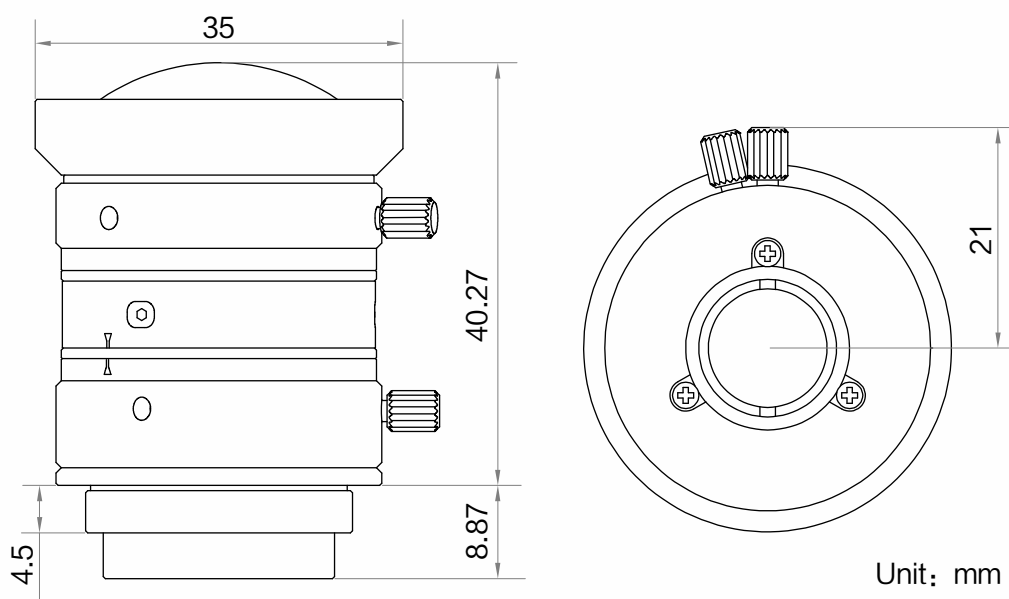

**Distortion**

**MTF**

**Relative Illumination**

Note: The above curves are the simulate results based on F2.8,  $\beta=-0.03$ , WD=250 mm.

## Specification

	Model	MVL-MF0828-8MP
Parameter		Fixed focal length, Manual iris, 8MP, FA Lens
<b>Performance</b>		
Focal Length		8 mm
F-Number		F2.8 ~ F16
Image Size		Φ11 mm(2/3")
Distortion		0.28%
Minimum Operation Distance		0.1 m
Field of View		D (11.1 mm) : 68.46° H (8.45 mm) : 54.97° V (7.07 mm) : 47.06°
<b>Mechanical</b>		
Iris Control		Manual
Focus Control		Manual
Mount		C-Mount
Flange Back Length		17.526 mm
Dimension		Φ35 × 40.27 mm
Weight		80.7 g
Temperature		-10 ~ 50°C
<b>General</b>		
Certification		RoHS2.0

## Dimension

## Field of View

Extension (mm)	Working Distance (mm)		Magnification	Field of View (mm)					
				2/3"		1/1.8"		1/2"	
				H(8.45mm)	V(7.07mm)	H(7.38mm)	V(4.92mm)	H(6.22mm)	V(4.67mm)
2	near	8.86	-0.319	26.49	22.16	23.13	15.42	19.50	14.64
	far	15.46	-0.250	33.79	28.27	29.51	19.67	24.87	18.67
1	near	25.02	-0.194	43.56	36.44	38.04	25.36	32.06	24.07
	far	47.43	-0.125	67.56	56.52	59.00	39.33	49.73	37.34
0		100	-0.069	125.75	104.62	109.35	72.25	91.75	68.52
		150	-0.049	183.02	151.33	159.26	105.19	133.67	99.74
		200	-0.037	230.95	192.65	201.25	133.40	169.16	126.55
		250	-0.030	282.15	235.78	246.01	163.27	206.91	154.91
		300	-0.025	334.04	279.34	291.36	193.49	245.13	183.59
		350	-0.022	395.07	328.41	344.53	228.43	289.73	216.66
		400	-0.019	437.82	366.46	382.07	253.93	321.57	240.96
		450	-0.017	489.71	410.03	427.42	284.16	359.80	269.64
		500	-0.016	545.97	456.36	476.48	316.62	401.04	300.41
		550	-0.014	598.28	500.19	522.19	347.05	439.55	329.30
		600	-0.013	650.58	544.01	567.90	377.49	478.06	358.18
		650	-0.012	702.89	587.84	613.60	407.92	516.57	387.07
		700	-0.011	756.08	632.22	660.06	438.82	555.69	416.38
		800	-0.010	860.81	719.95	751.58	499.75	632.80	474.20
		900	-0.009	965.54	807.68	843.09	560.59	709.91	532.03
	1000	-0.008	1070.95	895.82	935.18	621.97	787.48	590.18	